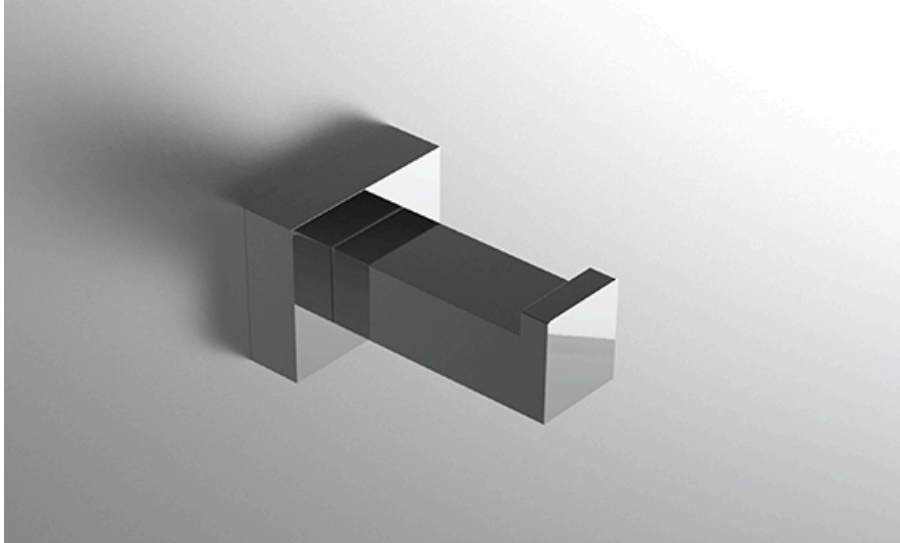

## FEATURES

- Premium 304 Grade Stainless Steel
- Solid Mount Construction
- Concealed Installation Hardware
- State of the art wall anchors included for installation on Dry wall or Tile